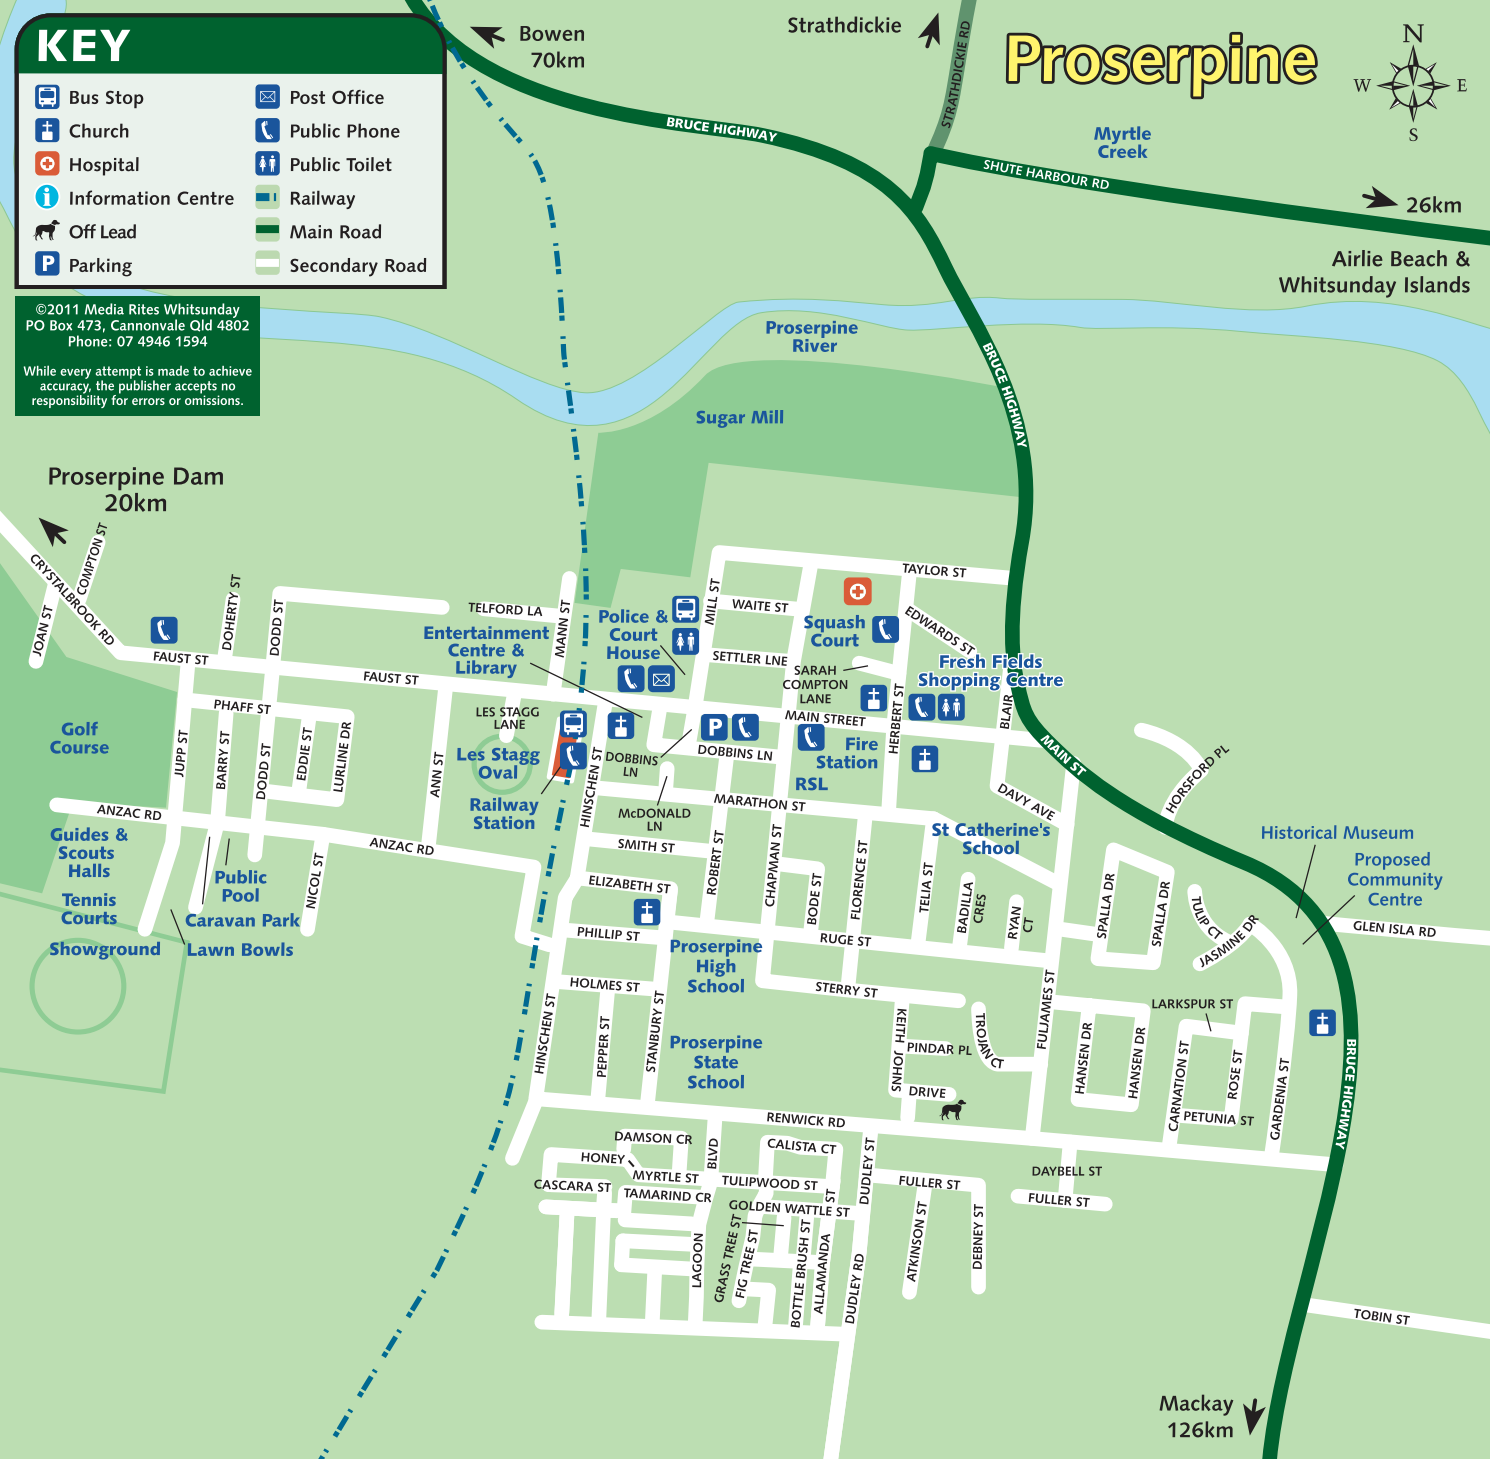

KEY

	Bus Stop		Post Office
	Church		Public Phone
	Hospital		Public Toilet
	Information Centre		Railway
	Off Lead		Main Road
	Parking		Secondary Road

©2011 Media Rites Whitsunday
PO Box 473, Cannonvale Qld 4802
Phone: 07 4946 1594

Proserpine

Proserpine Dam
20km

Bowen
70km

Strathdickie

Myrtle
Creek

26km

Airlie Beach &
Whitsunday Islands

Proserpine
River

Sugar Mill

JOAN ST
CRYSTALBROOK RD
COMPTON ST

Golf Course

Guides &
Scouts
Halls
Tennis
Courts

Showground

Caravan Park
Lawn Bowls

Public Pool

Entertainment
Centre &
Library

Les Stagg
Oval

Railway
Station

Police &
Court
House

Les Stagg
Oval

McDONALD
LN

SMITH ST

Proserpine
High School

Proserpine
State
School

Squash
Court

Fire
Station
RSL

St Catherine's
School

Proserpine
High School

Proserpine
State
School

Fresh Fields
Shopping Centre

St Catherine's
School

Historical Museum

Proposed
Community
Centre

Mackay
126km